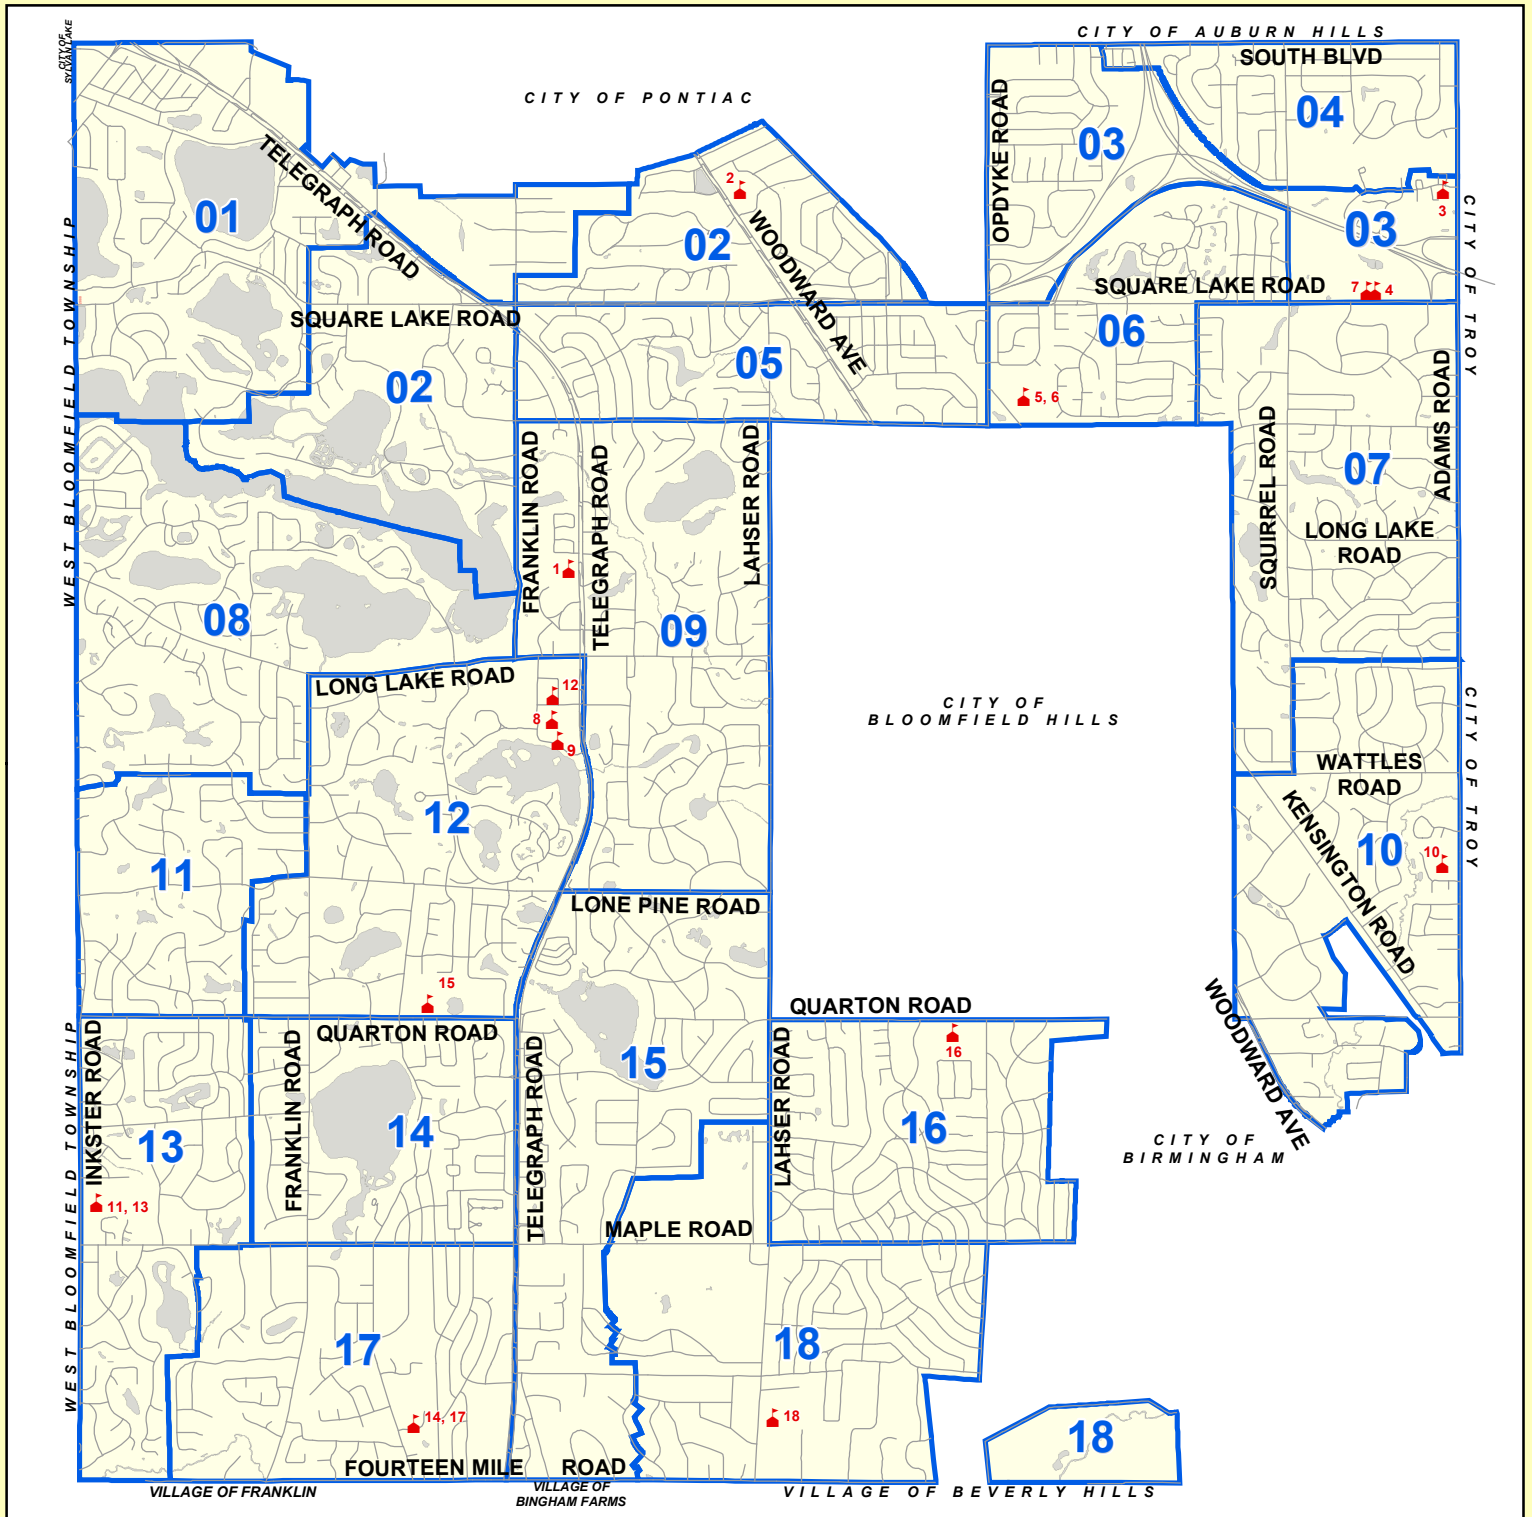

# Bloomfield Township - Precinct Map 2024

**MAP KEY**

- ROAD CENTERLINES
- WATER FEATURES
- 12 PRECINCT BOUNDARIES
- 12 POLLING PLACE w/ PRECINCT NUMBER

SOURCES:  
 Bloomfield Township Clerks Office  
 Bloomfield Township GIS  
 Oakland County GIS Utility

PREPARED BY:  
 Bloomfield Township GIS

Map Date: 01/03/2024

The information provided here is intended for reference purposes only. It was compiled from a variety of available sources with varying degrees of accuracy. It is not a legally recorded map or survey and is not intended to be used as one. Bloomfield Township assumes no responsibility for errors that arise from the use of the data.