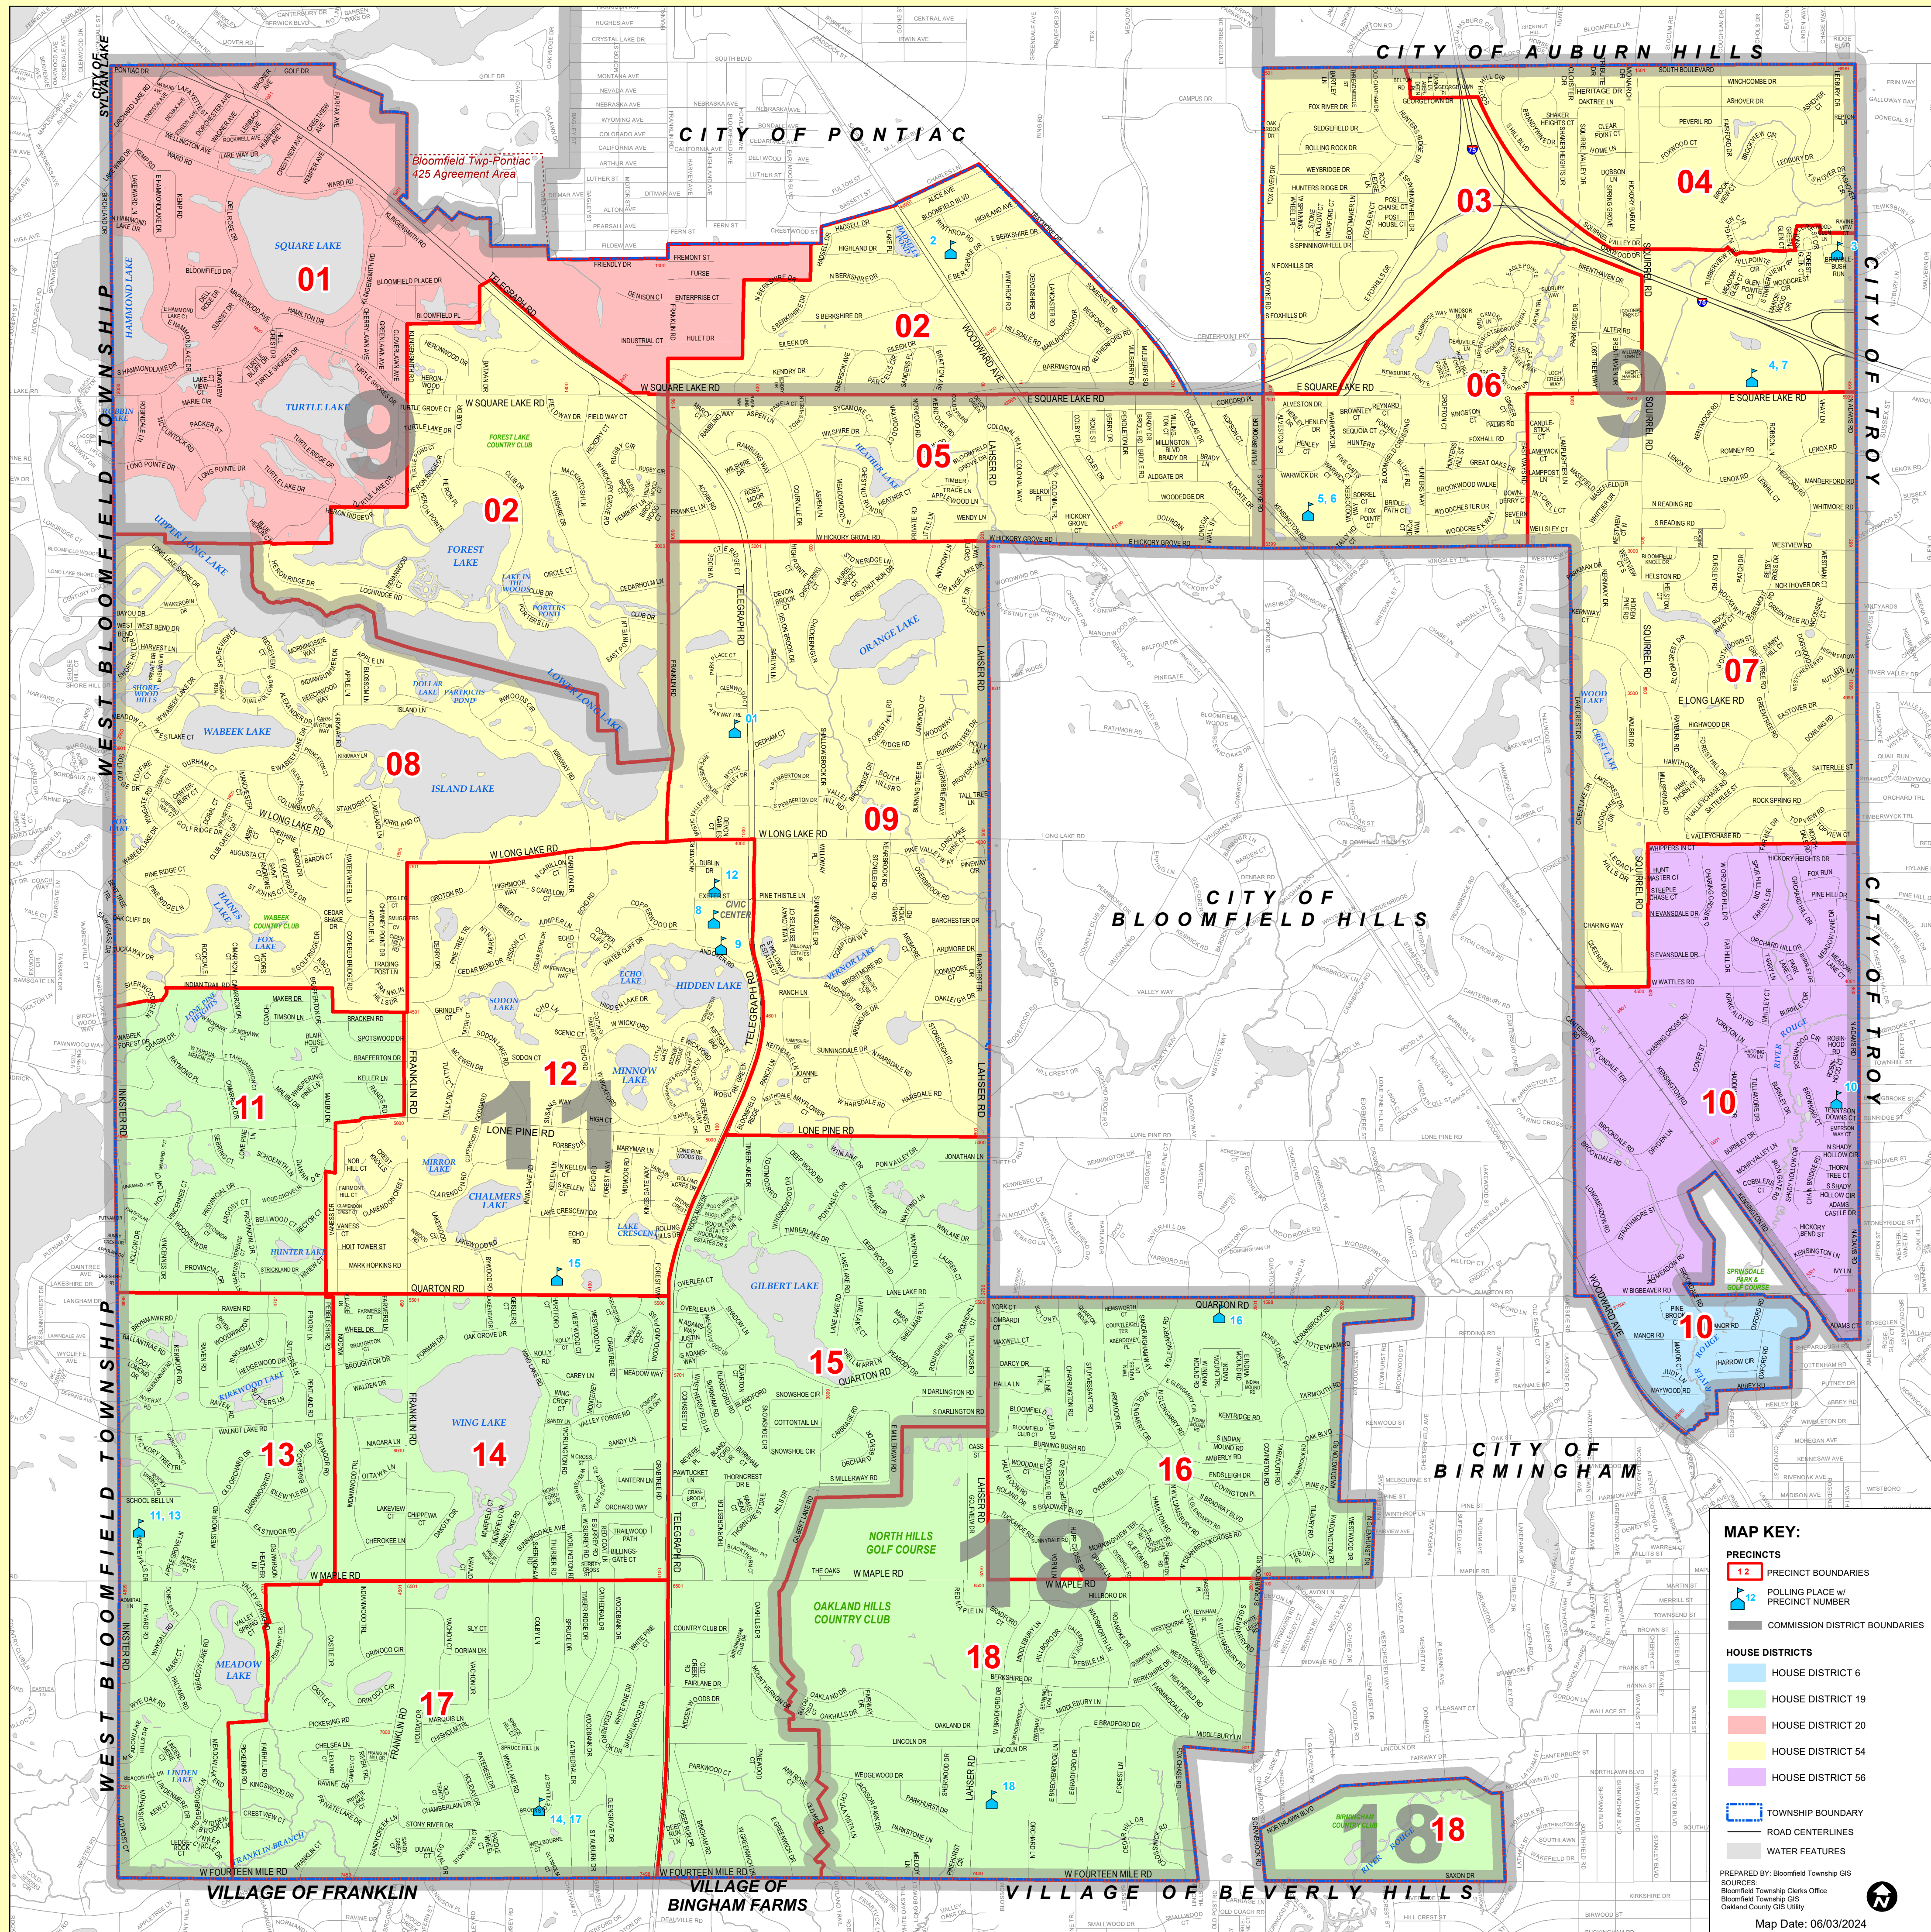

Bloomfield Township - August 6, 2024 Primary Election

State / Federal Legislative Districts

Senate District	7	House Districts				
Commission District	9, 11, 18	6	19	20	54	56
Congressional District	11					

Precinct Locations

- Precinct 1 Polling location at Bloomfield Hills Baptist Church, 3600 Telegraph Road, west side of Telegraph between Long Lake and Hickory Grove Roads.
- Precinct 2 Polling location at St. George Greek Orthodox Church, 43816 Woodward Avenue, east side of Woodward Avenue between Bloomfield Boulevard and E. Berkshire Drive.
- Precinct 3 Polling location at Adams Woods Community Building, 1480 Timberview Trail, north of Adams Road.
- Precinct 4 Polling location at Bowers Farm Activity Building, 1229 E. Square Lake Road, north side of Square Lake Road, between Squirrel and Adams Roads.
- Precinct 5 Polling location at Eastover Elementary School, 2800 Kensington Road, at intersection of Opydke Road.
- Precinct 6 Polling location at Eastover Elementary School, 2800 Kensington Road, at intersection of Opydke Road.
- Precinct 7 Polling location at Bowers Farm Activity Building, 1229 E. Square Lake Road, north side of Square Lake Road, between Squirrel and Adams Roads.
- Precinct 8 Polling location at Dave Payne Public Services Building, 1153 Exeter Street, at SE corner of Exeter Street and Andover Road.
- Precinct 9 Polling location at Bloomfield Township Senior Services Center, 4315 Andover Road, south off Long Lake Road and west of Telegraph Road.
- Precinct 10 Polling location at Harlan Elementary School, 3595 N. Adams Road, south of Robinhood Road.
- Precinct 11 Polling location at West Maple Elementary School, 6275 Inkster Road, between W. Maple and Walnut Lake Roads.
- Precinct 12 Polling location at Bloomfield Community Television Studio, 4190 Dublin Drive, at NW corner of Exeter Street and Dublin Drive.
- Precinct 13 Polling location at West Maple Elementary School, 6275 Inkster Road, between W. Maple and Walnut Lake Roads.
- Precinct 14 Polling location at Booth Center, 7273 Wing Lake Road, between Stoney River Drive and Chamberlain Drive.
- Precinct 15 Polling location at South Hills Middle School, 4200 Quarton Road, west off Telegraph Road.
- Precinct 16 Polling location at Birmingham Covington School, 1525 Covington Road, at Covington and Quarton Roads.
- Precinct 17 Polling location at Booth Center, 7273 Wing Lake Road, between Stoney River Drive and Chamberlain Drive.
- Precinct 18 Polling location at Marian High School, 7225 Lahser Road, between Lincoln Drive and 14 Mile Road.