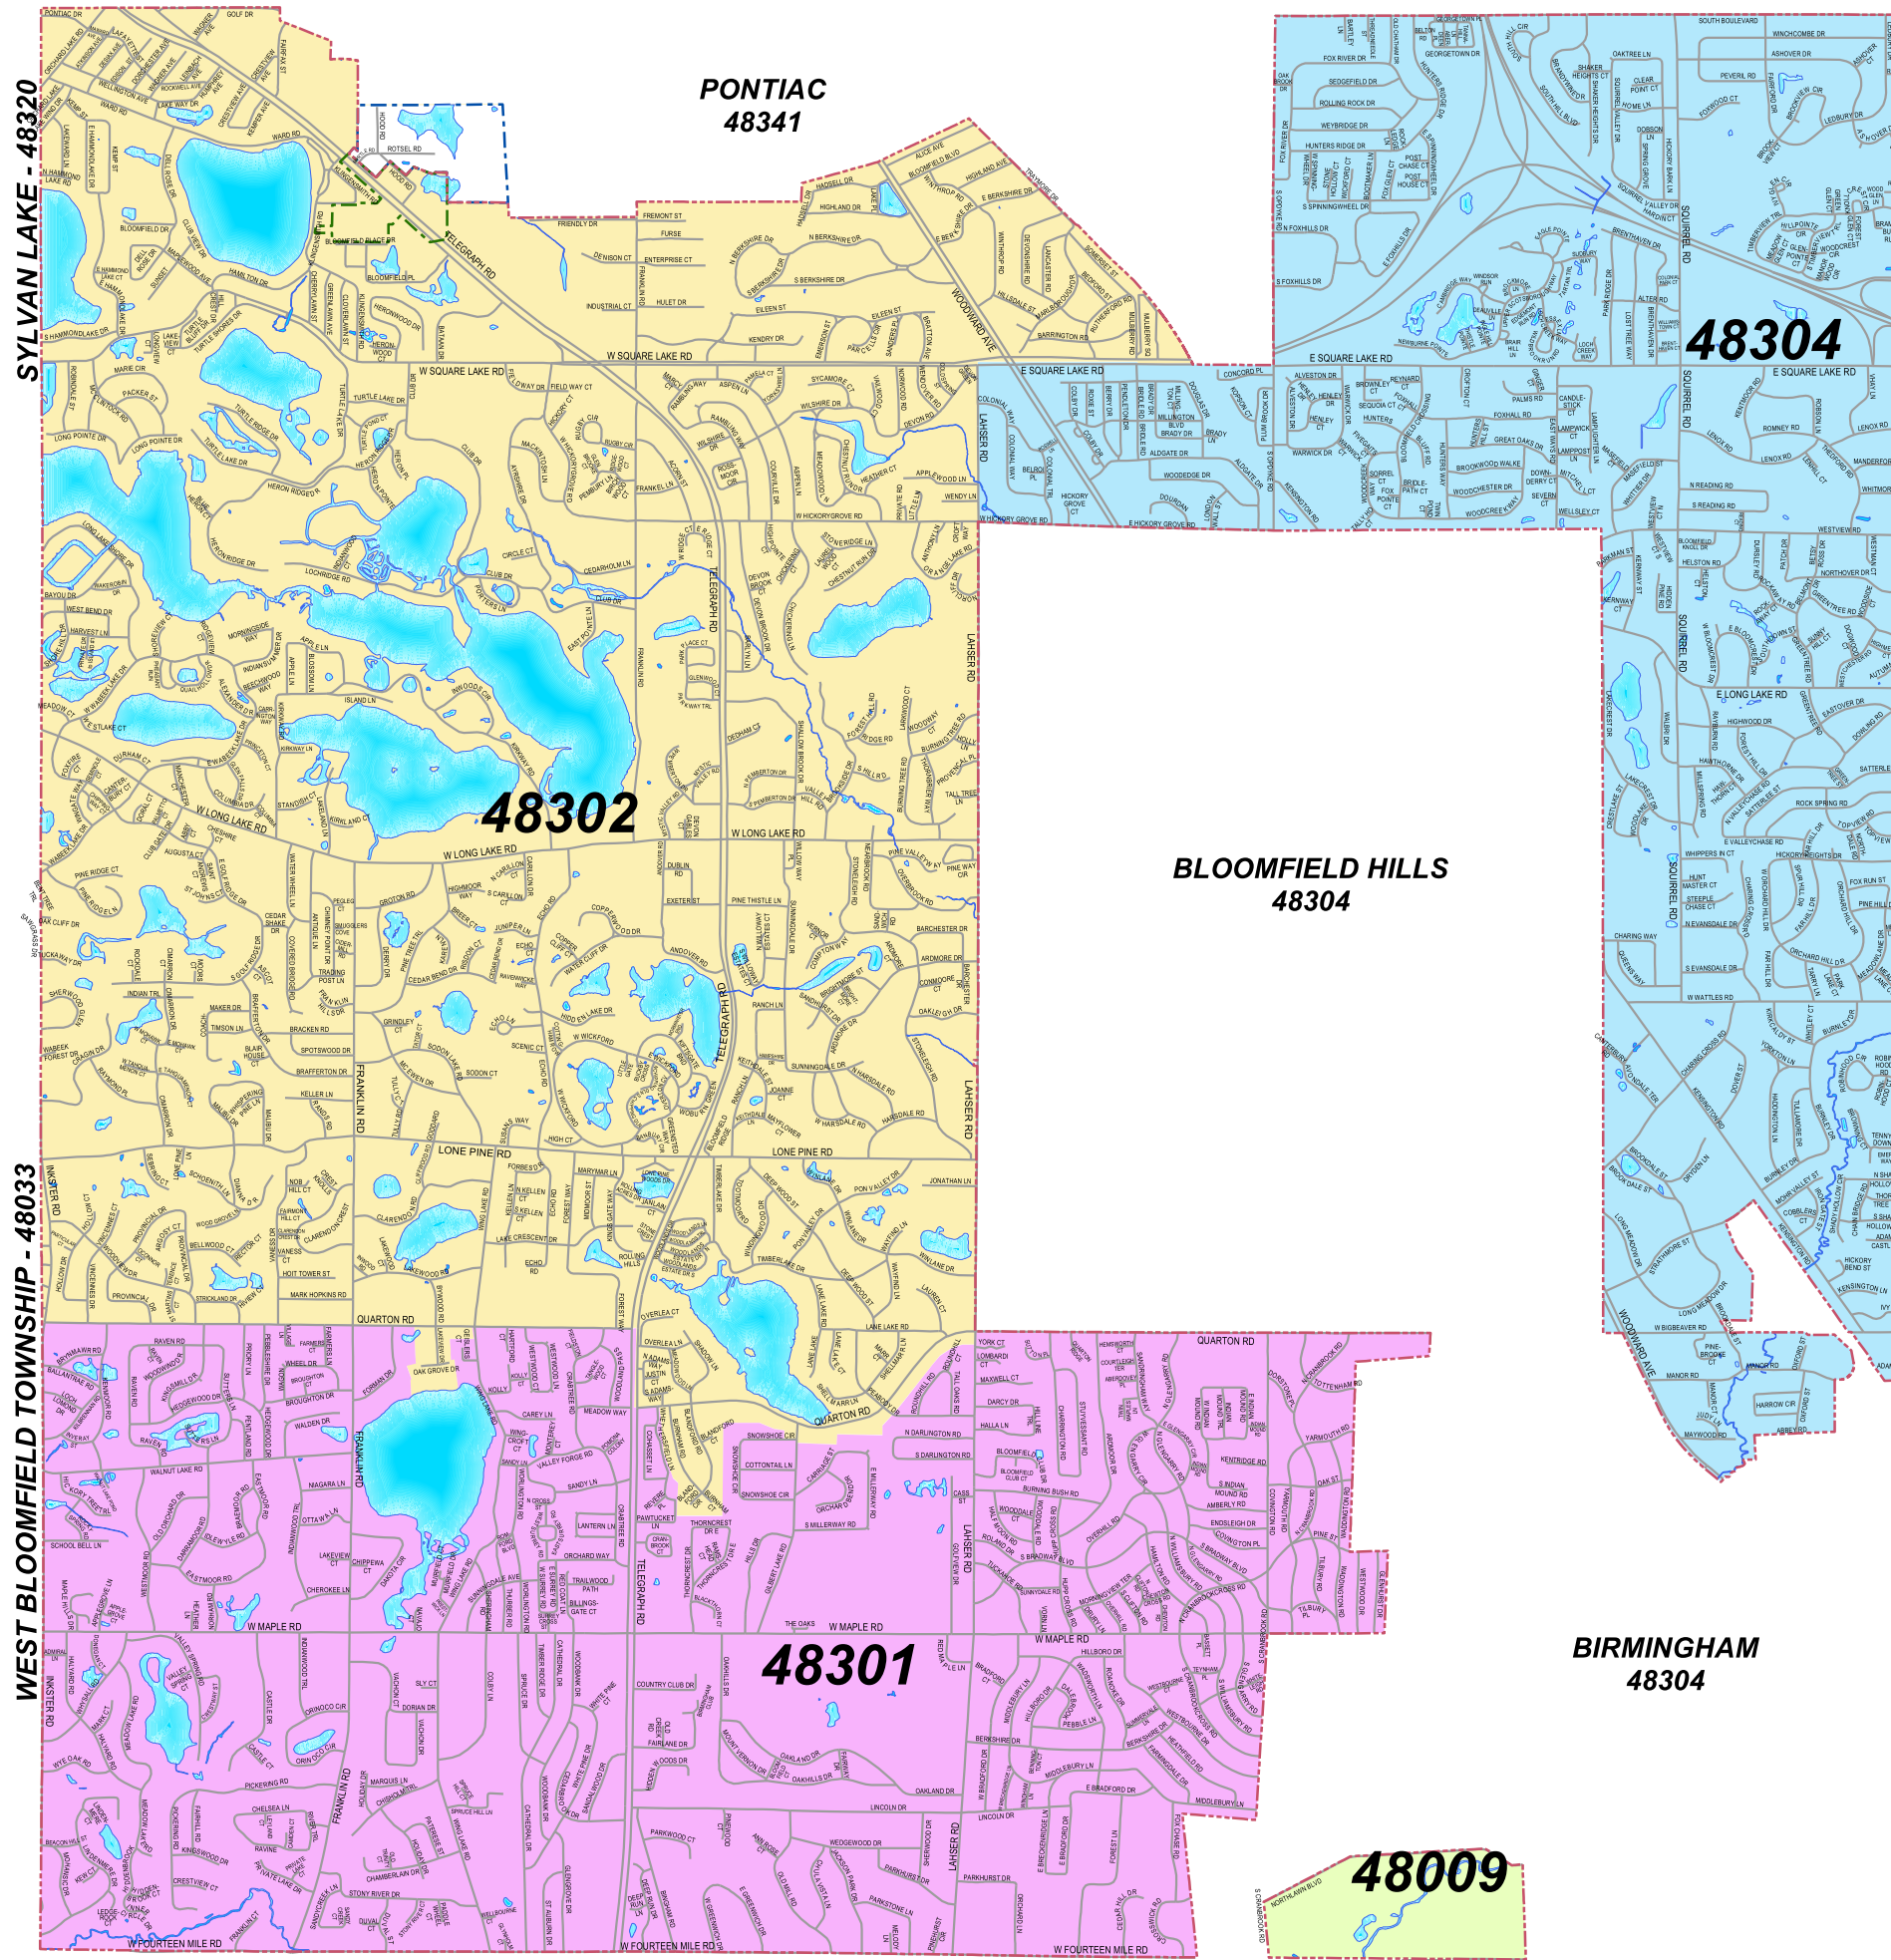

BLOOMFIELD TOWNSHIP ZIP CODE MAP

ZIPCODE

- 48009
- 48301
- 48302
- 48304

- Township Boundary
- Birmingham 425 Agreement Area
- Pontiac 425 Agreement Area
- Lakes
- Streets

The information provided by this map has been compiled from recorded deeds, plats, tax maps, surveys, and other public records and data. It is not a legally recorded map or survey and is not intended to be used as one. Users of this data are hereby notified that the information sources mentioned should be consulted for verification of the information.

Prepared By: Bloomfield Township GIS

Sources:
 - Bloomfield Township
 - Oakland County
 GIS Utility

Map Date:
2/20/2003