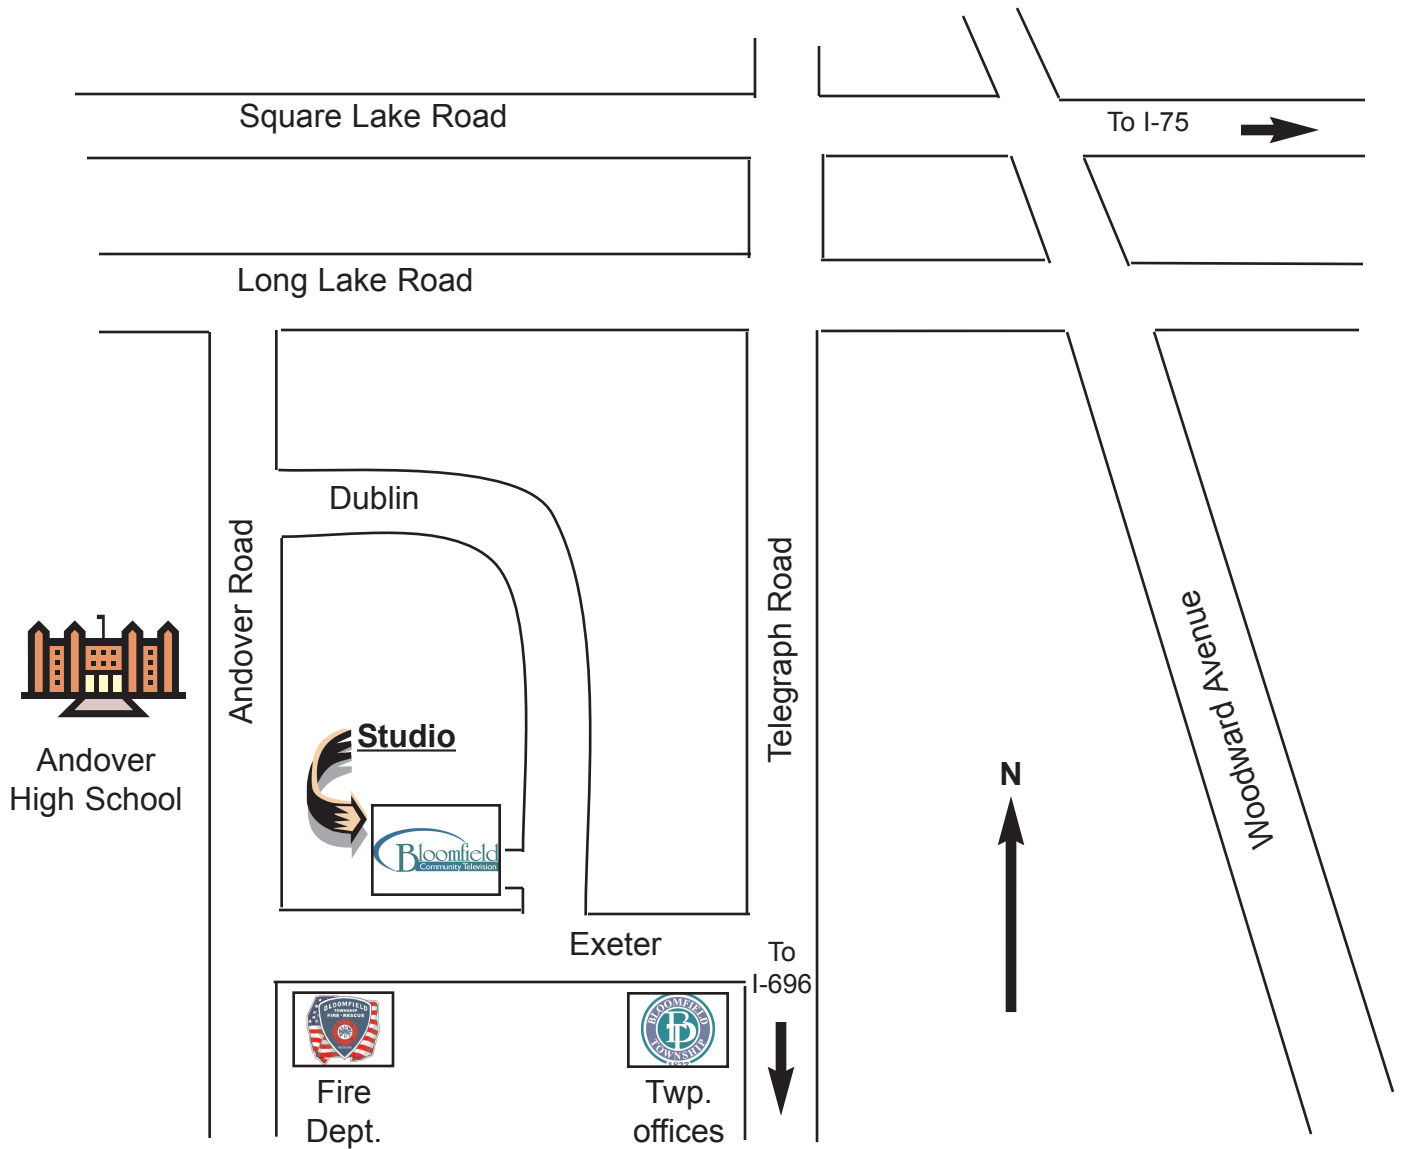

Map to the Studio

The studio is located one block south of Long Lake Road (18 Mile Rd.) and one block west of Telegraph Road, on the northwest corner of Dublin and Exeter. Enter the parking lot from Dublin Road. The physical address of the building is 4190 Dublin Road, Bloomfield Township, MI 48302.